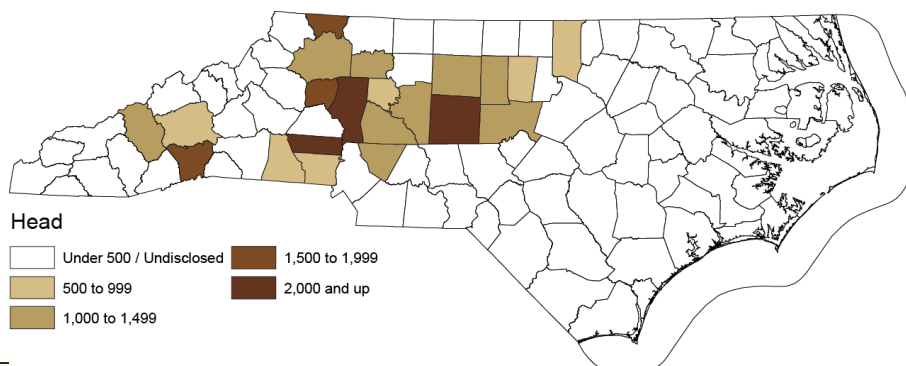

* Less than 100 Head. (D) Withheld to avoid disclosing data for individual farms.

January 1, 2017 Number on Farms

Leading Counties ¹	Head
Iredell	13,000
Randolph	4,500
Lincoln	2,800
Alleghany	1,600
Alexander ²	1,500
Henderson ²	1,500
Davidson ³	1,400
Guilford ³	1,400
Rowan ³	1,400
Yadkin	1,300

¹ Ranking of published counties only

² Ranked 5th ³ Ranked 7th